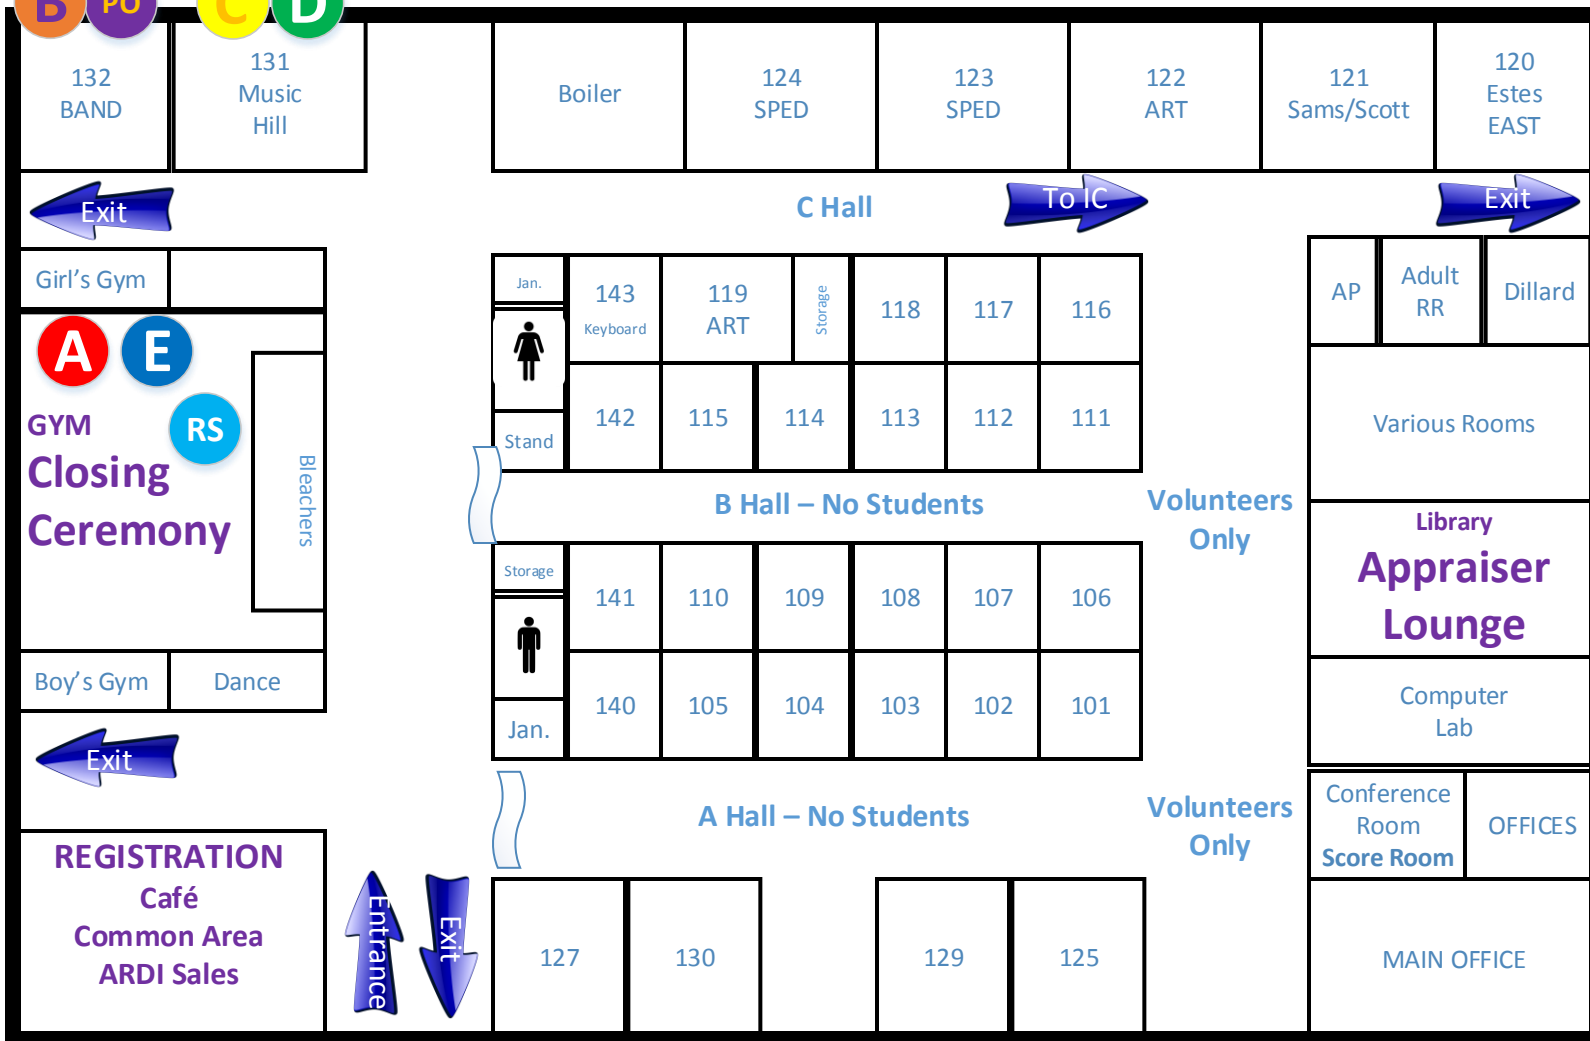

Arkansas Destination Imagination, Southern Tournament

February 24, 2018

College Hill Middle School

1600 Forest Ave., Texarkana, AR 71854

THRIVE Building

- A - Maze Craze
- B - Unlikely Attraction
- C - Change of Tune
- D - Treasure!
- E - Drop Zone
- PO - Inside Impact
- RS - Rising Stars

Play Ground

**Arkansas
Destination Imagination
Southern Tournament**

February 24, 2018
College Hill Middle School
1600 Forest Ave., Texarkana, AR
71854

Bus Parking

**Overflow
Car Parking**

Car Parking