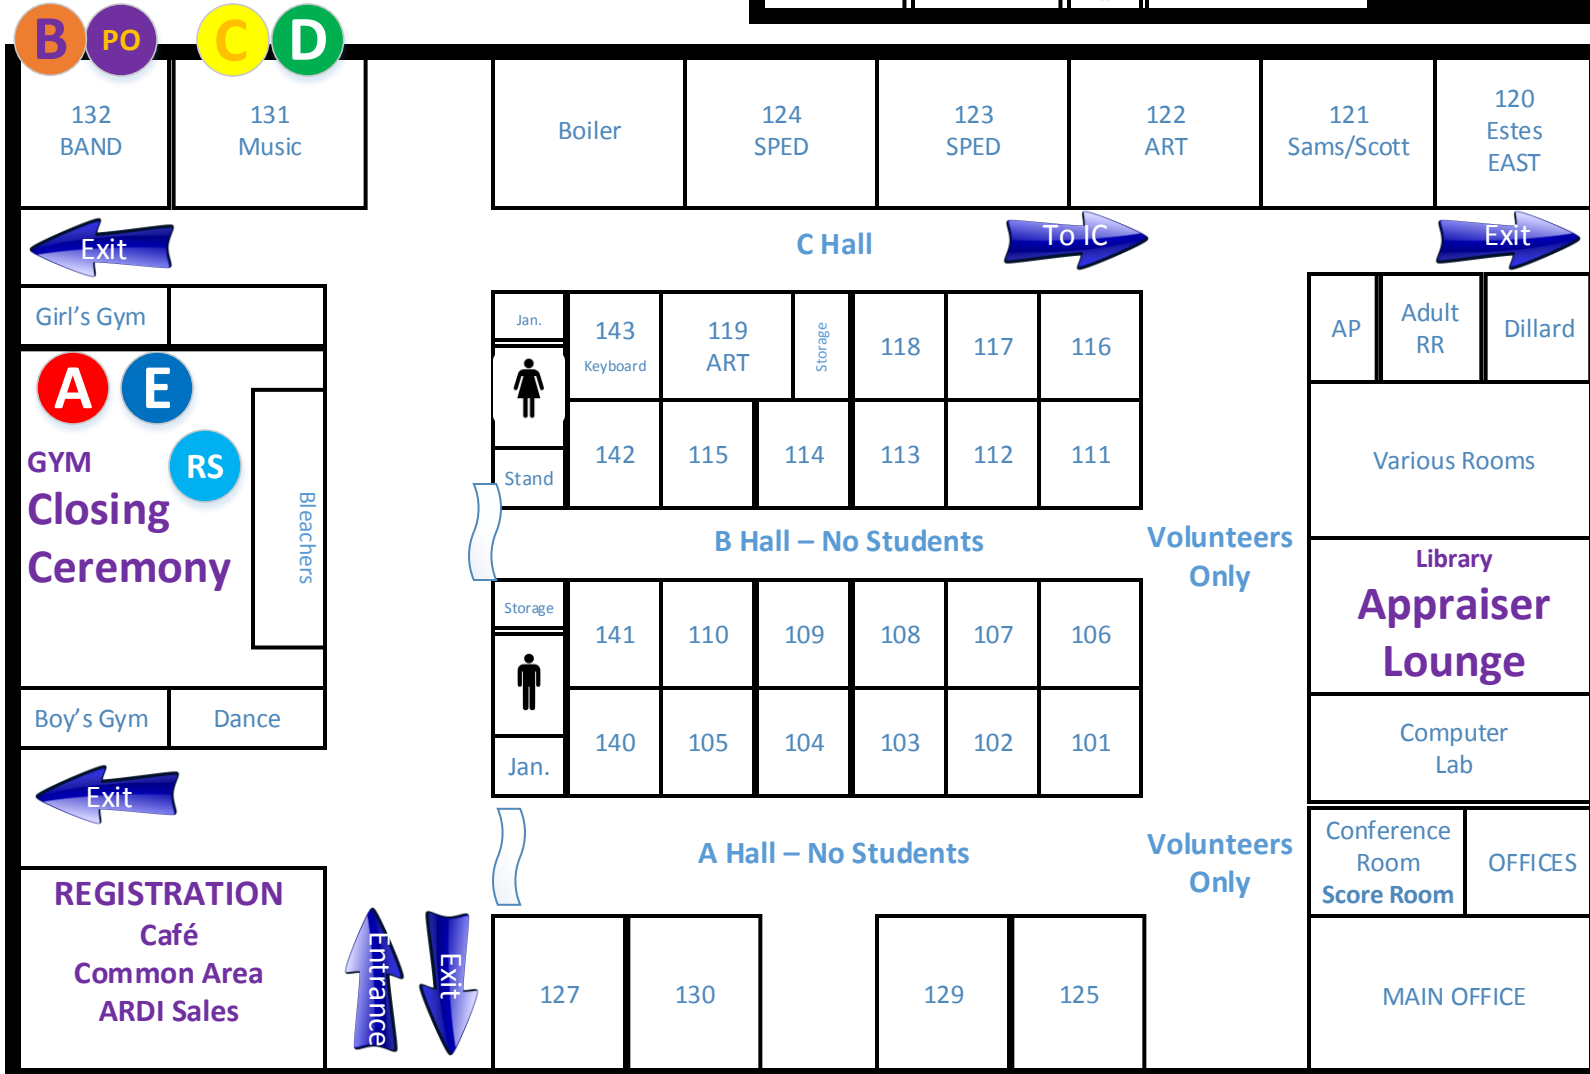

Arkansas Destination Imagination, Southern Tournament

March 9, 2019

College Hill Middle School

1600 Forest Ave., Texarkana, AR 71854

- A - On Target
- B - Medical Mystery
- C - Game On
- D - Heads Up
- E - Monster Effects
- PO - Escape Artists
- RS - Rising Stars

THRIVE Building

Play Ground

**Arkansas
Destination Imagination
Southern Tournament**

February 24, 2018
College Hill Middle School
1600 Forest Ave., Texarkana, AR
71854

Entrance

Exit

One way Drop Off

Entrance

Bus Parking

Overflow
Car Parking

Car Parking