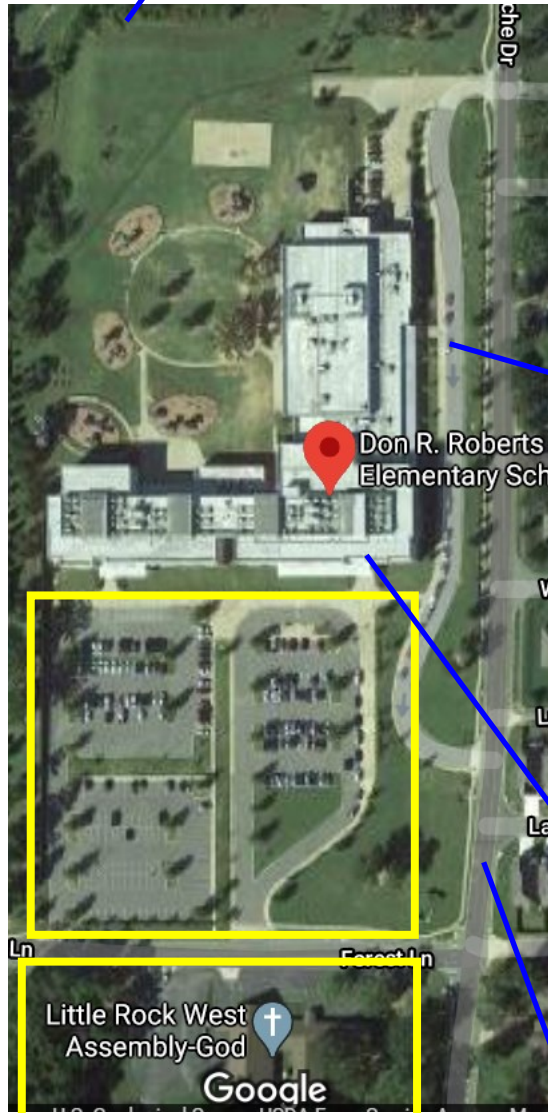

Saturday March 7, 2020  
 ARDI Northern Regional Tournament  
 Don R Roberts Elementary School  
 16601 Lamarche Dr, Little Rock, AR 72223

ARDI Sales  
 LRSD Concessions  
 Café & Hang out  
 Closing Ceremony

**NO PARKING**  
 You may drop off  
 props from  
 7:30 to 9:30 am  
 ONLY  
 For The Big Fix,  
 Service Learning,  
 First Encounter,  
 and In the Cards

PLAYGROUND

don't forget to play

**DESTINATION IMAGINATION.**  
**ARKANSAS**

Not an Entrance

Not an Entrance

Main Entrance

ARDI Registration

Prop Drop Off — Picture This and Blast Off!

Cantrell Rd.

Don R. Roberts  
Elementary Sch

Little Rock West  
Assembly-God

## Parking

Parking is available in the school parking lot and across the street at the Little Rock West Assembly of God Church.

**Bus Lane—This lane will be CLOSED to parking and through traffic after 9:30 am. Before 9:30am, you may use this lane to drop off props for The Big Fix, Service Learning, First Encounter, and In the Cards. After 9:30 am, please use the main entrance.**