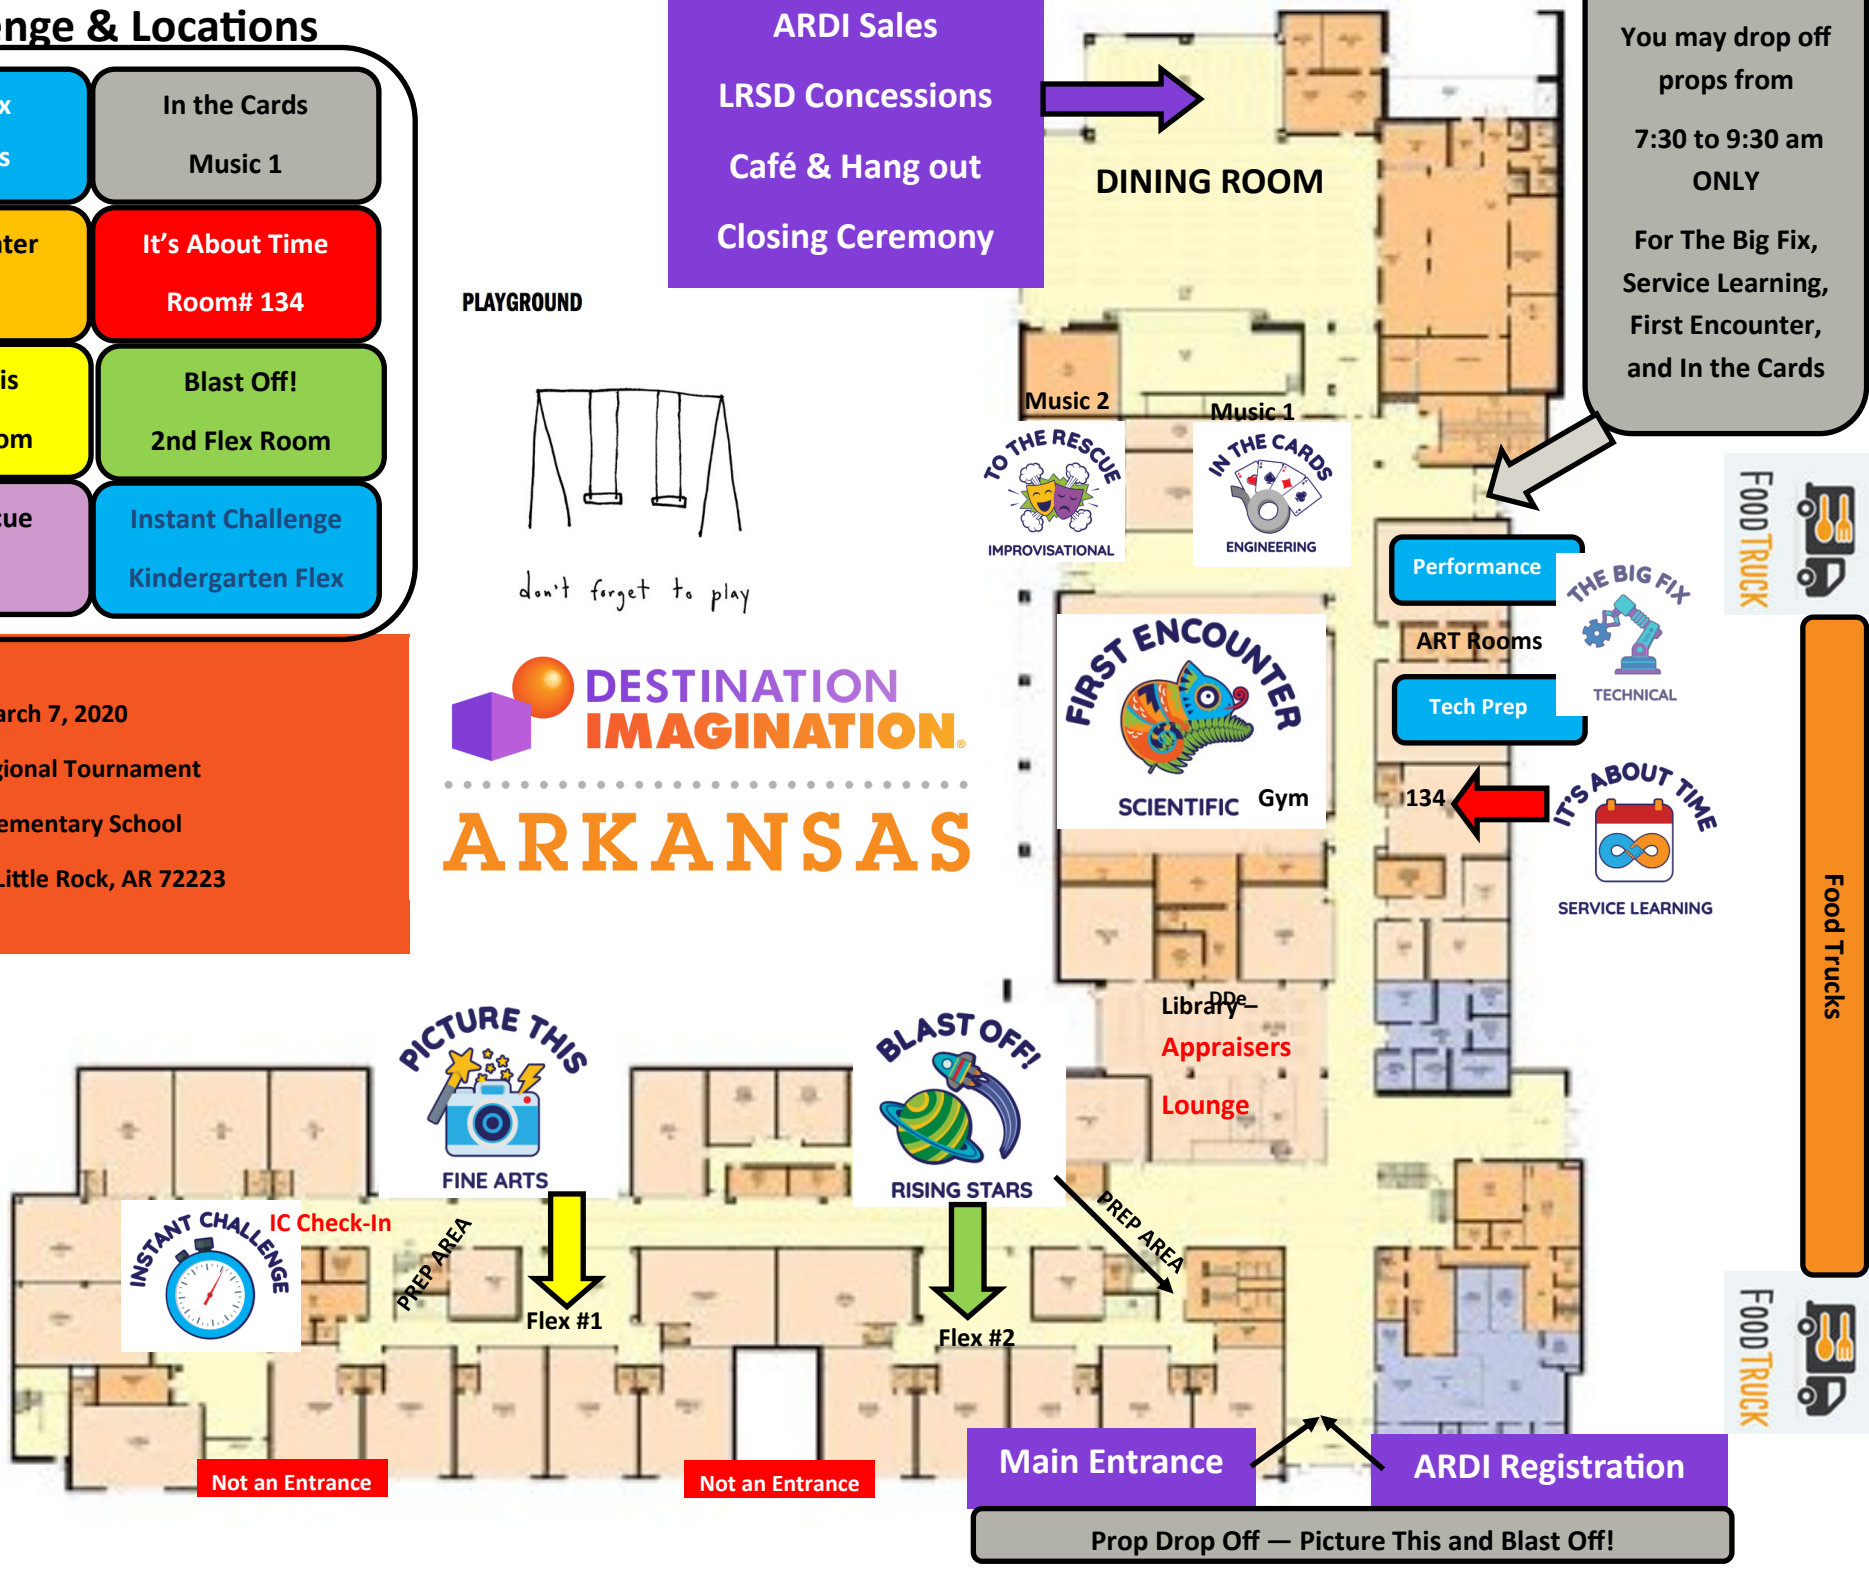

# Challenge & Locations

The Big Fix Art Rooms	In the Cards Music 1
First Encounter Gym	It's About Time Room# 134
Picture This 1st Flex Room	Blast Off! 2nd Flex Room
To the Rescue Music 2	Instant Challenge Kindergarten Flex

Saturday March 7, 2020  
 ARDI Northern Regional Tournament  
 Don R Roberts Elementary School  
 16601 Lamarche Dr, Little Rock, AR 72223

ARDI Sales  
 LRSD Concessions  
 Café & Hang out  
 Closing Ceremony

**NO PARKING**  
 You may drop off  
 props from  
 7:30 to 9:30 am  
 ONLY  
 For The Big Fix,  
 Service Learning,  
 First Encounter,  
 and In the Cards

PLAYGROUND

don't forget to play

**DESTINATION IMAGINATION.**  
**ARKANSAS**

Not an Entrance

Not an Entrance

Main Entrance

ARDI Registration

Prop Drop Off — Picture This and Blast Off!

Cantrell Rd.

Don R. Roberts  
Elementary Sch

Little Rock West  
Assembly-God